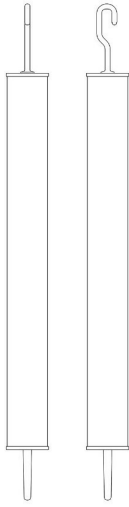

## 2064/P/L/1 pistillo

design emiliana martinelli, 2009

Outdoor hanging lamp, diffused light. White opal methacrylate structure, hook and details in black resin moulded. It is possible to apply lacquered aluminium black screen (code 30812 / NE) on 2064/P/XS lamp. Orange cable (5m) and plug. With electronic drivers.

### Dimensions

Width:	-
Height:	171/207 cm
Length:	-
Depth:	-
Diameter:	12 cm

Hole Diameter:	-
Hole Depth:	-
Net weight:	4,7 Kg

### Light Source

Watt:	25W
Lumen:	1900 lm
Light Source:	linear fluorescent
CRI:	>80
duration:	50000
Energy degree:	A+

Dimensions

Width: -

Height: 171/207 cm

Length: -

Depth: -

Diameter: 12 cm

Hole Diameter: -

Hole Depth: -